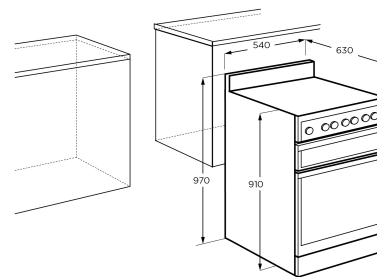

Product Dimension

Total height (mm) - 970, Total width (mm)
- 540, Total depth (mm) - 630